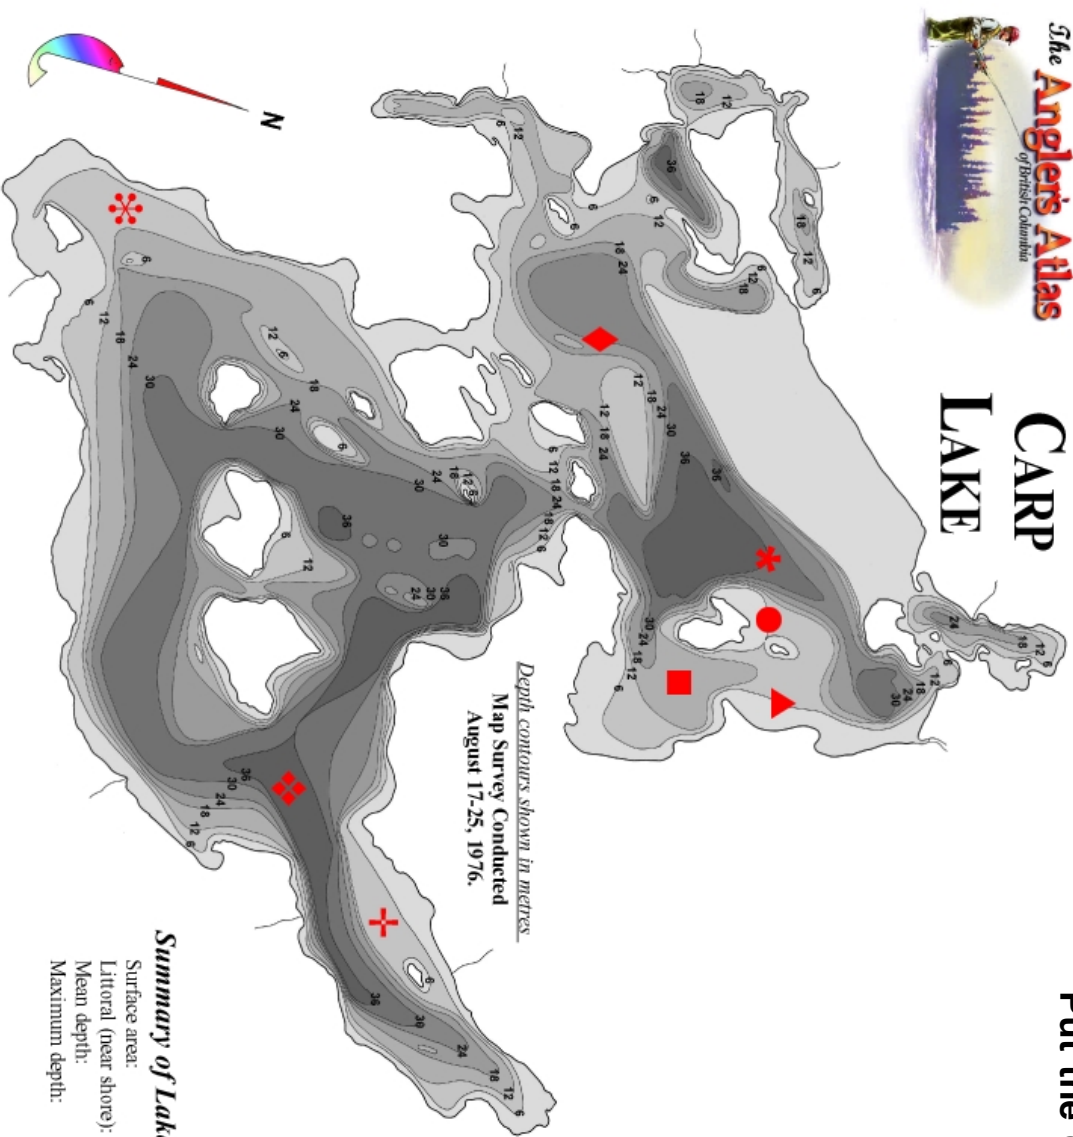

CARP LAKE

Depth Chart

Put the depth at each symbol on the chart below

▲	
■	
●	
*	
◆	
✱	
+	

Summary of Lake

Surface area:	5,676 Hectares	(14,025 acres)
Littoral (near shore):	1,482 Hectares	(3,662 acres)
Mean depth:	16.7 metres	(55 feet)
Maximum depth:	39.0 metres	(128 feet)

www.AnglersAtlas.com